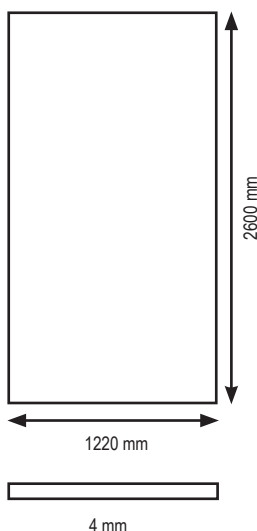

LARGE FORMAT WALL COVERING

Easy assembly

The Kobert-In is a large format wall covering, created with the aim of decorating interiors, both public and private

Easily handling

High resistance to fire, water and scratch

The decoration of the Kobert-In panel is done by digital printing with a UV finish coat allowing a great variety of designs and realism in the decors.