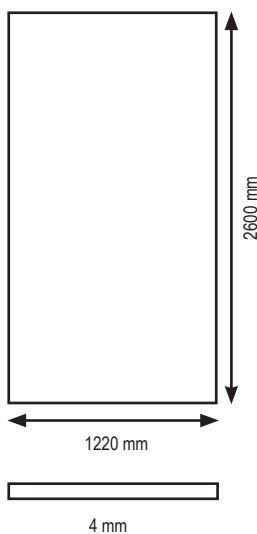

LARGE FORMAT WALL COVERING

Easy assembly

The Kobert-In is a large format wall covering, created with the aim of decorating interiors, both public and private

Easily handling

High resistance to fire, water and scratch

The decoration of the Kobert-In panel is done by digital printing with a UV finish coat allowing a great variety of designs and realism in the decors.