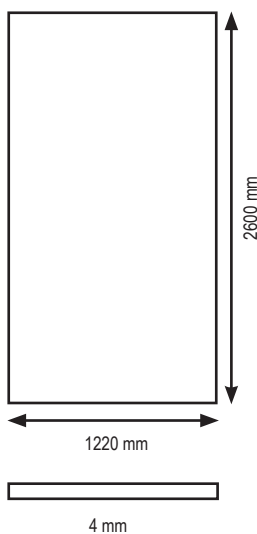

LARGE FORMAT WALL COVERING

Easy assembly
The Kobert-In is a large format wall covering, created with the aim of decorating interiors, both public and private

Easily handling
High resistance to fire, water and scratch

The decoration of the Kobert-In panel is done by digital printing with a UV finish coat allowing a great variety of designs and realism in the decors.