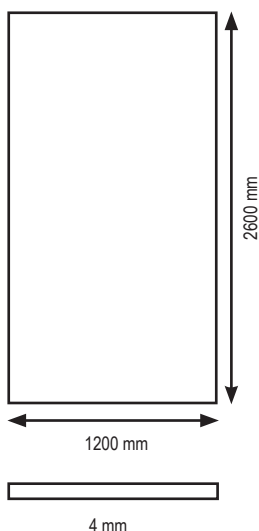

LARGE FORMAT WALL COVERING

Easy assembly
The Kobert-In is a large format wall covering, created with the aim of decorating interiors, both public and private

Easily handling
High resistance to fire, water and scratch

The decoration of the Kobert-In panel is done by digital printing with a UV finish coat allowing a great variety of designs and realism in the decors.