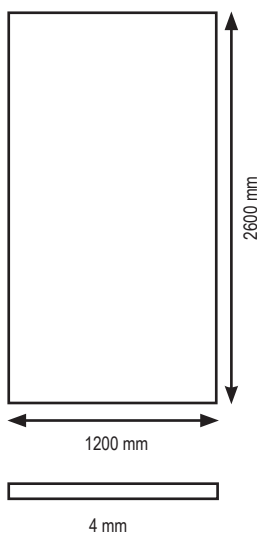

LARGE FORMAT WALL COVERING

Easy assembly
The Kobert-In is a large format wall covering, created with the aim of decorating interiors, both public and private

Easily handling
High resistance to fire, water and scratch

The decoration of the Kobert-In panel is done by digital printing with a UV finish coat allowing a great variety of designs and realism in the decors.