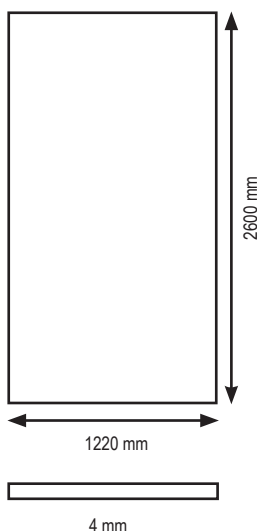

LARGE FORMAT WALL COVERING

Easy assembly
The Kobert-In is a large format wall covering, created with the aim of decorating interiors, both public and private

Easily handling
High resistance to fire, water and scratch

The decoration of the Kobert-In panel is done by digital printing with a UV finish coat allowing a great variety of designs and realism in the decors.