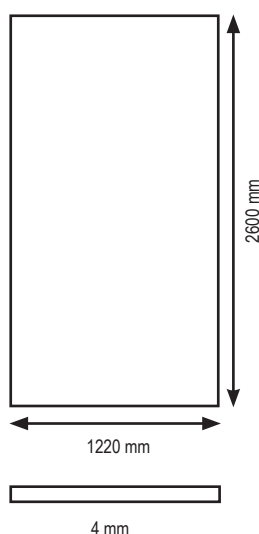

LARGE FORMAT WALL COVERING

Easy assembly

The Kobert-In is a large format wall covering, created with the aim of decorating interiors, both public and private

Easily handling

High resistance to fire, water and scratch

The decoration of the Kobert-In panel is done by digital printing with a UV finish coat allowing a great variety of designs and realism in the decors.